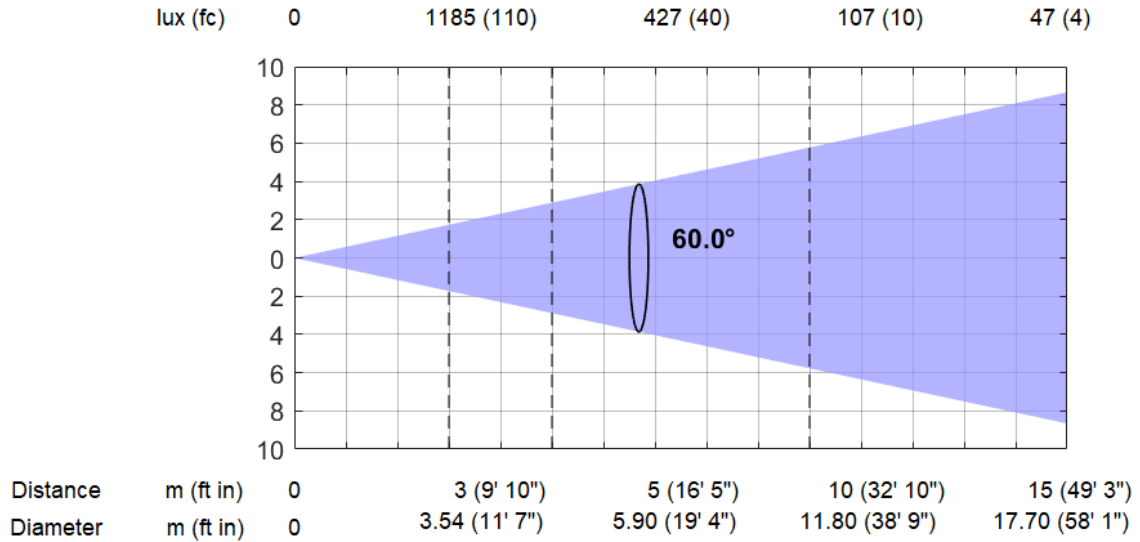

Max. Zoom, Min. CRI, White 8000K (60°)

Total Output: 10310 lumens