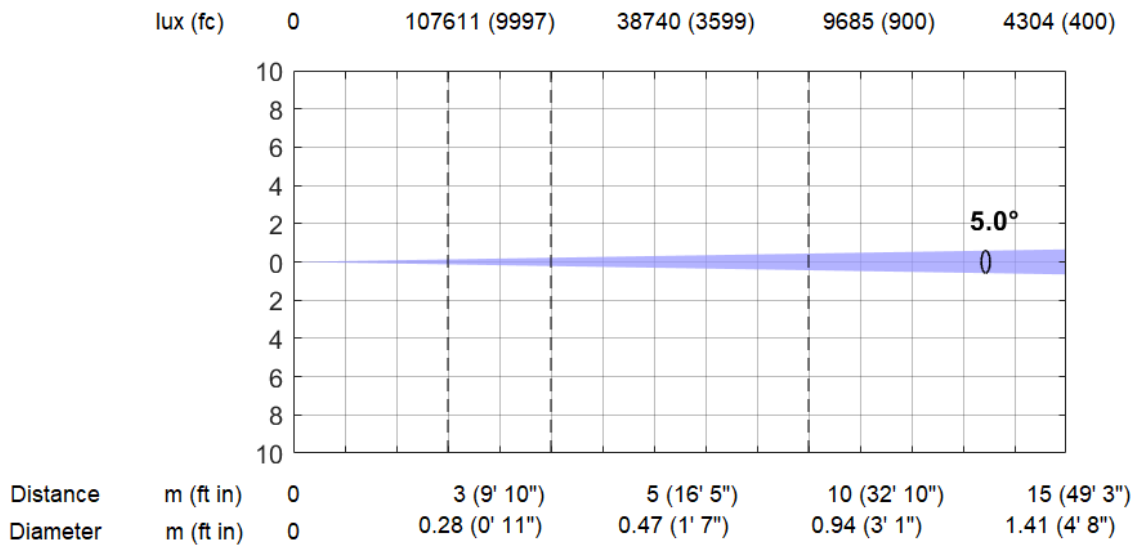

lux (fc) 0 76111 (7071) 27400 (2546) 6850 (636) 3044 (283)

Distance	m (ft in)	0	3 (9' 10")	5 (16' 5")	10 (32' 10")	15 (49' 3")
Diameter	m (ft in)	0	0.28 (0' 11")	0.47 (1' 7")	0.94 (3' 1")	1.41 (4' 8")

Sinfonya Profile 600

Sinfonya Profile 600 EX

Photometrics

12/2023

Min. Zoom, Min. CRI, White 6000K (5°)

Total Output: 5820 lumens

Min. Zoom, Min. CRI, White 8000K (5°)

Total Output: 6380 lumens

Sinfonya Profile 600 Sinfonya Profile 600 EX Photometrics

Distance	m (ft in)	0	3 (9' 10")	5 (16' 5")	10 (32' 10")	15 (49' 3")
Diameter	m (ft in)	0	0.28 (0' 11")	0.47 (1' 7")	0.94 (3' 1")	1.41 (4' 8")

Max. Zoom, Full Color (60°)

Total Output: 12050 lumens

lux (fc) 0 1368 (127) 492 (46) 123 (11) 55 (5)

Distance	m (ft in)	0	3 (9' 10")	5 (16' 5")	10 (32' 10")	15 (49' 3")
Diameter	m (ft in)	0	3.54 (11' 7")	5.90 (19' 4")	11.80 (38' 9")	17.70 (58' 1")

Max. Zoom, Min. CRI, White 3200K (60°)

Total Output: 7150 lumens