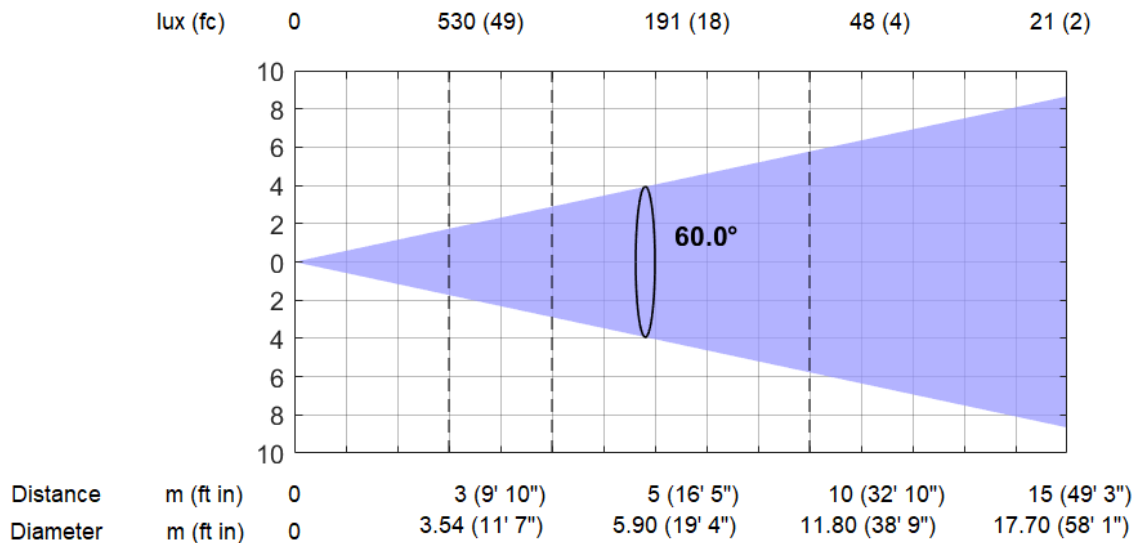

Distance	m (ft in)	0	3 (9' 10")	5 (16' 5")	10 (32' 10")	15 (49' 3")
Diameter	m (ft in)	0	3.54 (11' 7")	5.90 (19' 4")	11.80 (38' 9")	17.70 (58' 1")

Max. Zoom, Min. CRI, White 3200K (60°)

Total Output: 7150 lumens

Max. Zoom, Min. CRI, White 6000K (60°)

Total Output: 9370 lumens

Max. Zoom, Min. CRI, White 8000K (60°)

Total Output: 10310 lumens

Max. Zoom, Max. CRI, White 3200K (60°)

Total Output: 4610 lumens

Max. Zoom, Max. CRI, White 6000K (60°)

Total Output: 6830 lumens

lux (fc) 0 790 (73) 284 (26) 71 (7) 32 (3)

Distance	m (ft in)	0	3 (9' 10")	5 (16' 5")	10 (32' 10")	15 (49' 3")
Diameter	m (ft in)	0	3.54 (11' 7")	5.90 (19' 4")	11.80 (38' 9")	17.70 (58' 1")

Max. Zoom, Max. CRI, White 8000K (60°)

Total Output: 6620 lumens

lux (fc) 0 757 (70) 273 (25) 68 (6) 30 (3)

Distance	m (ft in)	0	3 (9' 10")	5 (16' 5")	10 (32' 10")	15 (49' 3")
Diameter	m (ft in)	0	3.54 (11' 7")	5.90 (19' 4")	11.80 (38' 9")	17.70 (58' 1")