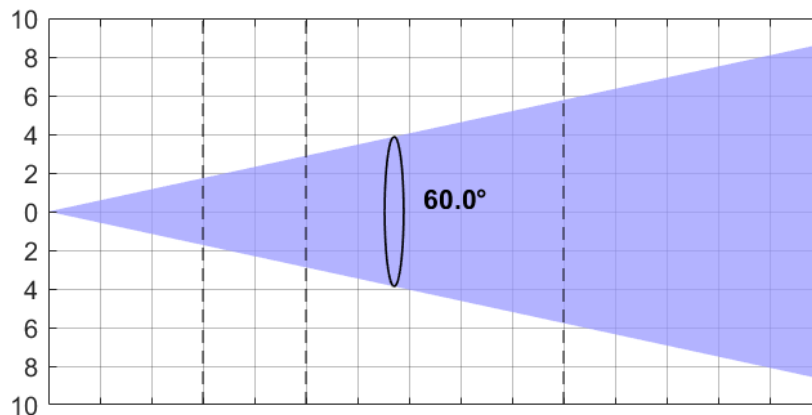

12/2023

Min. Zoom, Max. CRI, White 3200K (5°)

Total Output: 2910 lumens

Min. Zoom, Max. CRI, White 6000K (5°)

Total Output: 3810 lumens

Min. Zoom, Max. CRI, White 8000K (5°)

Total Output: 4120 lumens

lux (fc) 0 69411 (6448) 24988 (2321) 6247 (580) 2776 (258)

Distance	m (ft in)	0	3 (9' 10")	5 (16' 5")	10 (32' 10")	15 (49' 3")
Diameter	m (ft in)	0	0.28 (0' 11")	0.47 (1' 7")	0.94 (3' 1")	1.41 (4' 8")

Max. Zoom, Full Color (60°)

Total Output: 12050 lumens

lux (fc) 0 1368 (127) 492 (46) 123 (11) 55 (5)

Distance	m (ft in)	0	3 (9' 10")	5 (16' 5")	10 (32' 10")	15 (49' 3")
Diameter	m (ft in)	0	3.54 (11' 7")	5.90 (19' 4")	11.80 (38' 9")	17.70 (58' 1")

Max. Zoom, Min. CRI, White 3200K (60°)

Total Output: 7150 lumens

Max. Zoom, Max. CRI, White 8000K (60°)

Total Output: 6620 lumens

lux (fc) 0 757 (70) 273 (25) 68 (6) 30 (3)

Distance	m (ft in)	0	3 (9' 10")	5 (16' 5")	10 (32' 10")	15 (49' 3")
Diameter	m (ft in)	0	3.54 (11' 7")	5.90 (19' 4")	11.80 (38' 9")	17.70 (58' 1")