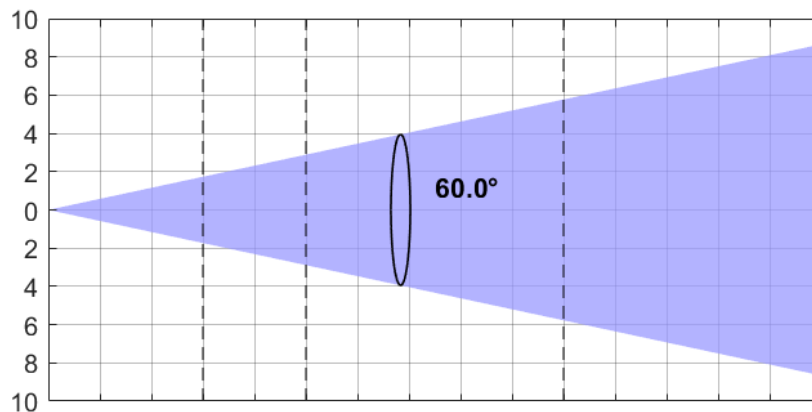

Distance	m (ft in)	0	3 (9' 10")	5 (16' 5")	10 (32' 10")	15 (49' 3")
Diameter	m (ft in)	0	0.28 (0' 11")	0.47 (1' 7")	0.94 (3' 1")	1.41 (4' 8")

Max. Zoom, Full Color (60°)

Total Output: 12050 lumens

lux (fc) 0 1368 (127) 492 (46) 123 (11) 55 (5)

Distance	m (ft in)	0	3 (9' 10")	5 (16' 5")	10 (32' 10")	15 (49' 3")
Diameter	m (ft in)	0	3.54 (11' 7")	5.90 (19' 4")	11.80 (38' 9")	17.70 (58' 1")

Max. Zoom, Min. CRI, White 3200K (60°)

Total Output: 7150 lumens

Total Output: 6830 lumens

lux (fc) 0 790 (73) 284 (26) 71 (7) 32 (3)

Distance	m (ft in)	0	3 (9' 10")	5 (16' 5")	10 (32' 10")	15 (49' 3")
Diameter	m (ft in)	0	3.54 (11' 7")	5.90 (19' 4")	11.80 (38' 9")	17.70 (58' 1")

Max. Zoom, Max. CRI, White 8000K (60°)

Total Output: 6620 lumens

lux (fc) 0 757 (70) 273 (25) 68 (6) 30 (3)

Distance	m (ft in)	0	3 (9' 10")	5 (16' 5")	10 (32' 10")	15 (49' 3")
Diameter	m (ft in)	0	3.54 (11' 7")	5.90 (19' 4")	11.80 (38' 9")	17.70 (58' 1")