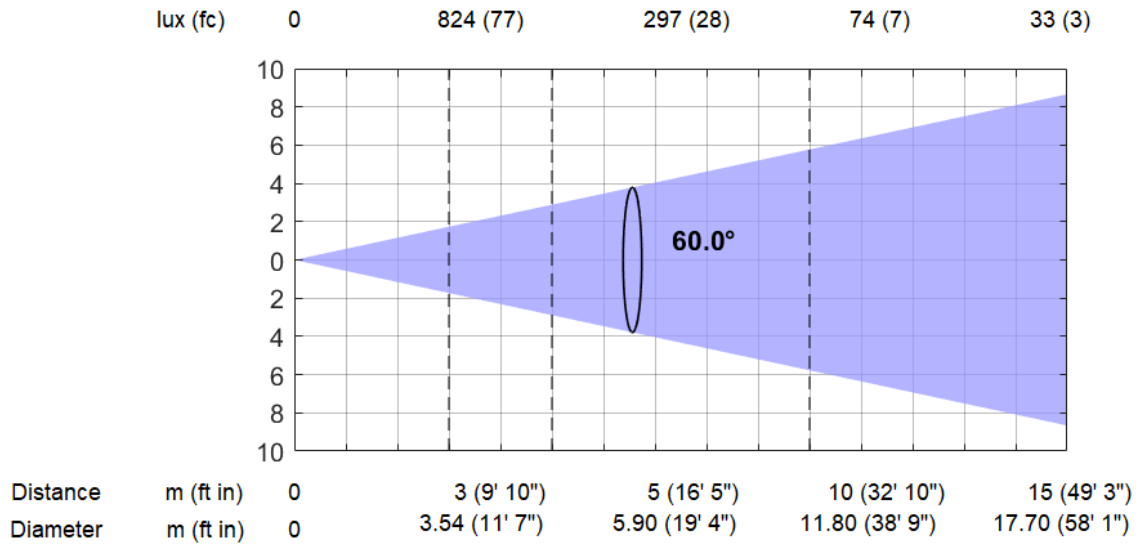

Distance	m (ft in)	0	3 (9' 10")	5 (16' 5")	10 (32' 10")	15 (49' 3")
Diameter	m (ft in)	0	0.28 (0' 11")	0.47 (1' 7")	0.94 (3' 1")	1.41 (4' 8")

Max. Zoom, Full Color (60°)

Total Output: 12050 lumens

lux (fc) 0 1368 (127) 492 (46) 123 (11) 55 (5)

Distance	m (ft in)	0	3 (9' 10")	5 (16' 5")	10 (32' 10")	15 (49' 3")
Diameter	m (ft in)	0	3.54 (11' 7")	5.90 (19' 4")	11.80 (38' 9")	17.70 (58' 1")

Max. Zoom, Min. CRI, White 3200K (60°)

Total Output: 7150 lumens

Total Output: 6830 lumens

lux (fc) 0 790 (73) 284 (26) 71 (7) 32 (3)

Distance	m (ft in)	0	3 (9' 10")	5 (16' 5")	10 (32' 10")	15 (49' 3")
Diameter	m (ft in)	0	3.54 (11' 7")	5.90 (19' 4")	11.80 (38' 9")	17.70 (58' 1")

Max. Zoom, Max. CRI, White 8000K (60°)

Total Output: 6620 lumens

lux (fc) 0 757 (70) 273 (25) 68 (6) 30 (3)

Distance	m (ft in)	0	3 (9' 10")	5 (16' 5")	10 (32' 10")	15 (49' 3")
Diameter	m (ft in)	0	3.54 (11' 7")	5.90 (19' 4")	11.80 (38' 9")	17.70 (58' 1")