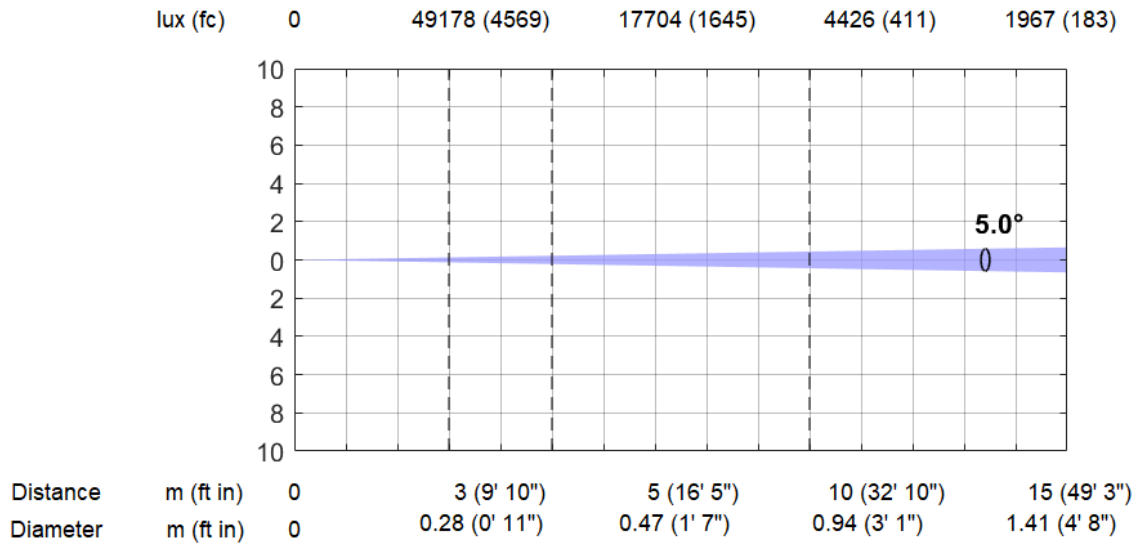

Min. Zoom, Max. CRI, White 3200K (5°)

Total Output: 2910 lumens