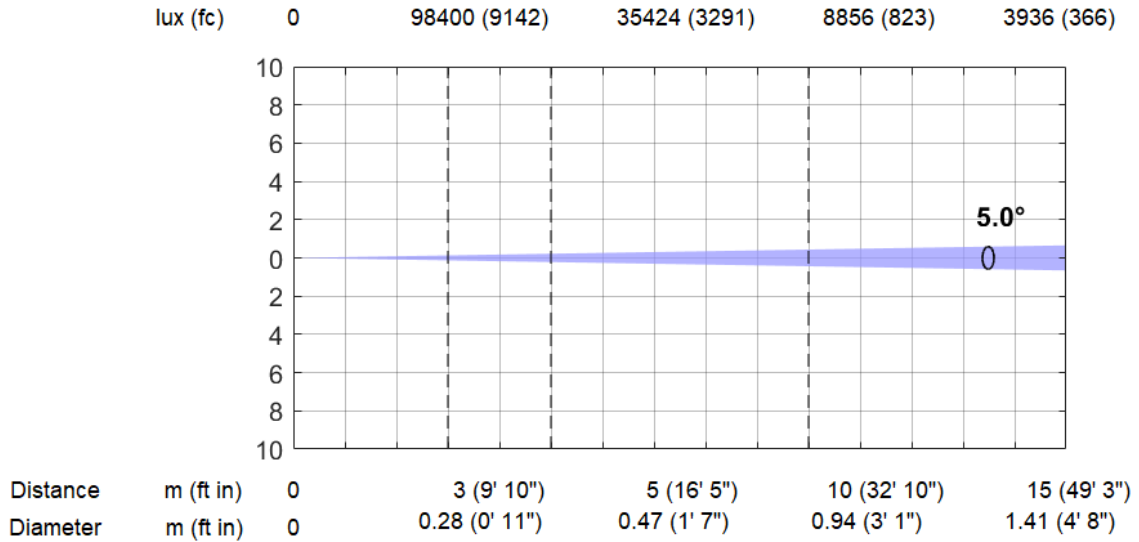

Min. Zoom, Min. CRI, White 6000K (5°)

Total Output: 5820 lumens