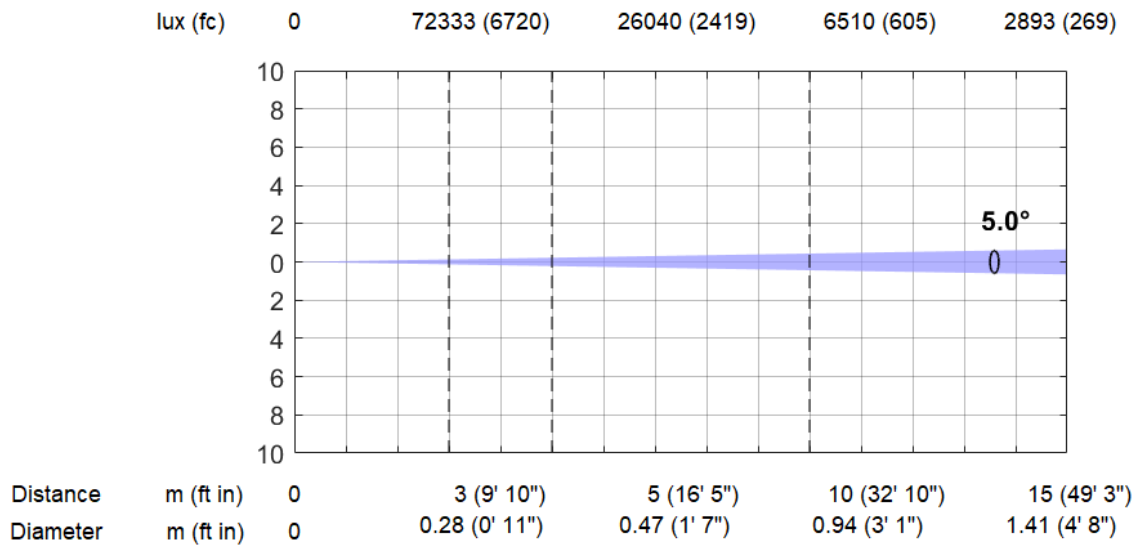

12/2023

Min. Zoom, Max. CRI, White 3200K (5°)

Total Output: 2910 lumens

Min. Zoom, Max. CRI, White 6000K (5°)

Total Output: 3810 lumens

Min. Zoom, Max. CRI, White 8000K (5°)

Total Output: 4120 lumens

lux (fc) 0 69411 (6448) 24988 (2321) 6247 (580) 2776 (258)

Distance	m (ft in)	0	3 (9' 10")	5 (16' 5")	10 (32' 10")	15 (49' 3")
Diameter	m (ft in)	0	0.28 (0' 11")	0.47 (1' 7")	0.94 (3' 1")	1.41 (4' 8")

Max. Zoom, Full Color (60°)

Total Output: 12050 lumens

lux (fc) 0 1368 (127) 492 (46) 123 (11) 55 (5)

Distance	m (ft in)	0	3 (9' 10")	5 (16' 5")	10 (32' 10")	15 (49' 3")
Diameter	m (ft in)	0	3.54 (11' 7")	5.90 (19' 4")	11.80 (38' 9")	17.70 (58' 1")

Max. Zoom, Min. CRI, White 3200K (60°)

Total Output: 7150 lumens

Total Output: 6830 lumens

lux (fc) 0 790 (73) 284 (26) 71 (7) 32 (3)

Distance	m (ft in)	0	3 (9' 10")	5 (16' 5")	10 (32' 10")	15 (49' 3")
Diameter	m (ft in)	0	3.54 (11' 7")	5.90 (19' 4")	11.80 (38' 9")	17.70 (58' 1")