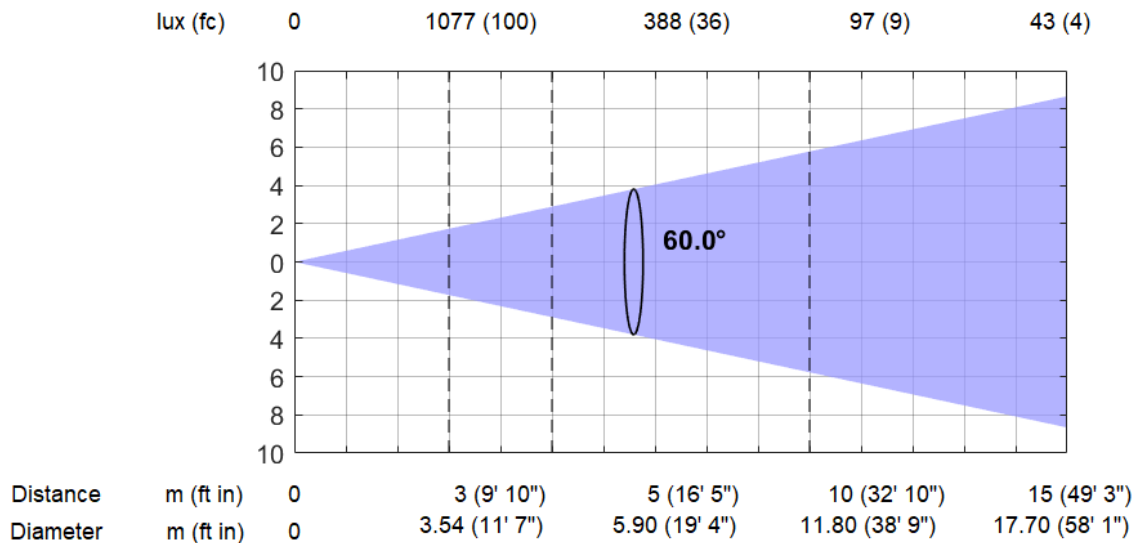

Max. Zoom, Min. CRI, White 6000K (60°)

Total Output: 9370 lumens