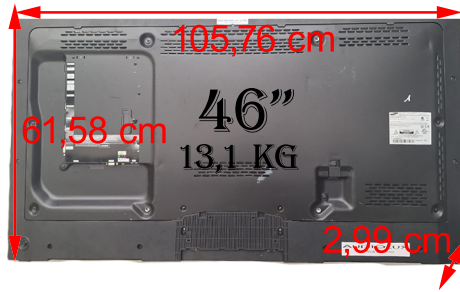

General

2 Display area

3 Dimensions (W x H x D)

Model Name	ME32C	ME40C	
Panel	Size	32 CLASS (31.5 inches / 80 cm)	40 CLASS (40.0 inches / 101 cm)
	Display area	698.4 mm (H) x 392.85 mm (V) 27.5 inches (H) x 15.5 inches (V)	885.6 mm (H) x 498.15 mm (V) 34.9 inches (H) x 19.6 inches (V)
Dimensions (W x H x D)	734.8 X 433.8 X 29.9 mm / 28.9 x 17.1 x 1.2 inches	922.1 X 539.4 X 29.9 mm / 36.3 x 21.2 x 1.2 inches	
Weight (without stand)	6.7 kg / 14.8 lbs	10.6 kg / 23.4 lbs	
VESA	200 mm x 200 mm / 7.9 inches x 7.9 inches	200 mm x 200 mm / 7.9 inches x 7.9 inches	

Model Name	ME46C	ME55C	
Panel	Size	46 CLASS (45.9 inches / 116 cm)	55 CLASS (54.6 inches / 138 cm)
	Display area	1018.08 mm (H) x 572.67 mm (V) 40.1 inches (H) x 22.5 inches (V)	1209.6 mm (H) x 680.4 mm (V) 47.6 inches (H) x 26.8 inches (V)
Dimensions (W x H x D)	1057.6 X 615.8 X 29.9mm / 41.6 x 24.2 x 1.2 inches	1248.0 X 722.4 X 29.9 mm / 49.1 x 28.4 x 1.2 inches	
Weight (without stand)	13.1 kg / 28.9 lbs	16.4 kg / 36.2 lbs	
VESA	400 mm x 400 mm / 15.7 inches x 15.7 inches	400 mm x 400 mm / 15.7 inches x 15.7 inches	

Display Colour	16.7 M	
Synchronization	Horizontal Frequency	31 ~ 80 kHz
	Vertical Frequency	56 ~ 75 Hz
Resolution	Optimum resolution	1920 x 1080 @ 60 Hz
	Maximum resolution	1920 x 1080 @ 60 Hz
Maximum Pixel Clock	148.5 MHz (Analogue, Digital)	
Audio Output	10 W + 10 W	
Power Supply	This product uses 100 to 240V. Refer to the label at the back of the product as the standard voltage can vary in different countries.	
USB	1 DOWN	
Signal connectors	Input	An America Product Only Composite/Component (common), PC D-Sub, DVI(MagicInfo), HDMI1, HDMI2, DP, Audio In, RJ45, RS232C In, USB1(Media Player), External Ambient Sensor
	Output	DP Out, Audio Out, RS232C Out, IR Out
Environmental considerations	Operating	Temperature : 32 °F ~ 104 °F (0 °C ~ 40 °C) Humidity : 10 % ~ 80 %, non-condensing
	Storage	Temperature : -4 °F ~ 140 °F (-20 °C ~ 45 °C) Humidity : 5 % ~ 95 %, non-condensing