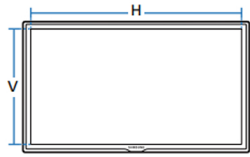

General

2 Display area

3 Dimensions (W x H x D)

Model Name	ME32C	ME40C	
Panel	Size	32 CLASS (31.5 inches / 80 cm)	40 CLASS (40.0 inches / 101 cm)
	Display area	698.4 mm (H) x 392.85 mm (V) 27.5 inches (H) x 15.5 inches (V)	885.6 mm (H) x 498.15 mm (V) 34.9 inches (H) x 19.6 inches (V)
Dimensions (W x H x D)	734.8 X 433.8 X 29.9 mm / 28.9 x 17.1 x 1.2 inches	922.1 X 539.4 X 29.9 mm / 36.3 x 21.2 x 1.2 inches	
Weight (without stand)	6.7 kg / 14.8 lbs	10.6 kg / 23.4 lbs	
VESA	200 mm x 200 mm / 7.9 inches x 7.9 inches	200 mm x 200 mm / 7.9 inches x 7.9 inches	

Model Name	ME46C	ME55C	
Panel	Size	46 CLASS (45.9 inches / 116 cm)	55 CLASS (54.6 inches / 138 cm)
	Display area	1018.08 mm (H) x 572.67 mm (V) 40.1 inches (H) x 22.5 inches (V)	1209.6 mm (H) x 680.4 mm (V) 47.6 inches (H) x 26.8 inches (V)
Dimensions (W x H x D)	1057.6 X 615.8 X 29.9mm / 41.6 x 24.2 x 1.2 inches	1248.0 X 722.4 X 29.9 mm / 49.1 x 28.4 x 1.2 inches	
Weight (without stand)	13.1 kg / 28.9 lbs	16.4 kg / 36.2 lbs	
VESA	400 mm x 400 mm / 15.7 inches x 15.7 inches	400 mm x 400 mm / 15.7 inches x 15.7 inches	