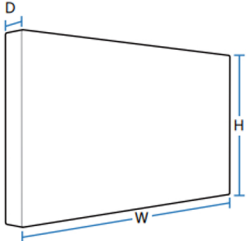

General

2 Display area

3 Dimensions (W x H x D)

Model Name	ME32C	ME40C	
Panel	Size	32 CLASS (31.5 inches / 80 cm)	40 CLASS (40.0 inches / 101 cm)
	Display area	698.4 mm (H) x 392.85 mm (V) 27.5 inches (H) x 15.5 inches (V)	885.6 mm (H) x 498.15 mm (V) 34.9 inches (H) x 19.6 inches (V)
Dimensions (W x H x D)	734.8 X 433.8 X 29.9 mm / 28.9 x 17.1 x 1.2 inches	922.1 X 539.4 X 29.9 mm / 36.3 x 21.2 x 1.2 inches	
Weight (without stand)	6.7 kg / 14.8 lbs	10.6 kg / 23.4 lbs	
VESA	200 mm x 200 mm / 7.9 inches x 7.9 inches	200 mm x 200 mm / 7.9 inches x 7.9 inches	

Model Name	ME46C	ME55C	
Panel	Size	46 CLASS (45.9 inches / 116 cm)	55 CLASS (54.6 inches / 138 cm)
	Display area	1018.08 mm (H) x 572.67 mm (V) 40.1 inches (H) x 22.5 inches (V)	1209.6 mm (H) x 680.4 mm (V) 47.6 inches (H) x 26.8 inches (V)
Dimensions (W x H x D)	1057.6 X 615.8 X 29.9mm / 41.6 x 24.2 x 1.2 inches	1248.0 X 722.4 X 29.9 mm / 49.1 x 28.4 x 1.2 inches	
Weight (without stand)	13.1 kg / 28.9 lbs	16.4 kg / 36.2 lbs	
VESA	400 mm x 400 mm / 15.7 inches x 15.7 inches	400 mm x 400 mm / 15.7 inches x 15.7 inches	