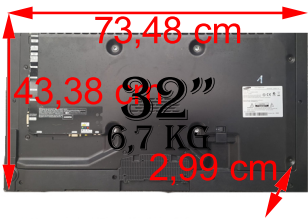

General

2 Display area

3 Dimensions (W x H x D)

Model Name	ME32C	ME40C	
Panel	Size	32 CLASS (31.5 inches / 80 cm)	40 CLASS (40.0 inches / 101 cm)
	Display area	698.4 mm (H) x 392.85 mm (V) 27.5 inches (H) x 15.5 inches (V)	885.6 mm (H) x 498.15 mm (V) 34.9 inches (H) x 19.6 inches (V)
Dimensions (W x H x D)	734.8 X 433.8 X 29.9 mm / 28.9 x 17.1 x 1.2 inches	922.1 X 539.4 X 29.9 mm / 36.3 x 21.2 x 1.2 inches	
Weight (without stand)	6.7 kg / 14.8 lbs	10.6 kg / 23.4 lbs	
VESA	200 mm x 200 mm / 7.9 inches x 7.9 inches	200 mm x 200 mm / 7.9 inches x 7.9 inches	

Model Name	ME46C	ME55C	
Panel	Size	46 CLASS (45.9 inches / 116 cm)	55 CLASS (54.6 inches / 138 cm)
	Display area	1018.08 mm (H) x 572.67 mm (V) 40.1 inches (H) x 22.5 inches (V)	1209.6 mm (H) x 680.4 mm (V) 47.6 inches (H) x 26.8 inches (V)
Dimensions (W x H x D)	1057.6 X 615.8 X 29.9mm / 41.6 x 24.2 x 1.2 inches	1248.0 X 722.4 X 29.9 mm / 49.1 x 28.4 x 1.2 inches	
Weight (without stand)	13.1 kg / 28.9 lbs	16.4 kg / 36.2 lbs	
VESA	400 mm x 400 mm / 15.7 inches x 15.7 inches	400 mm x 400 mm / 15.7 inches x 15.7 inches	

Display Colour	16.7 M	
Synchronization	Horizontal Frequency	31 ~ 80 kHz
	Vertical Frequency	56 ~ 75 Hz
Resolution	Optimum resolution	1920 x 1080 @ 60 Hz
	Maximum resolution	1920 x 1080 @ 60 Hz
Maximum Pixel Clock	148.5 MHz (Analogue, Digital)	
Audio Output	10 W + 10 W	
Power Supply	This product uses 100 to 240V. Refer to the label at the back of the product as the standard voltage can vary in different countries.	
USB	1 DOWN	
Signal connectors	Input	An America Product Only Composite/Component (common), PC D-Sub, DVI(MagicInfo), HDMI1, HDMI2, DP, Audio In, RJ45, RS232C In, USB1(Media Player), External Ambient Sensor
	Output	DP Out, Audio Out, RS232C Out, IR Out
Environmental considerations	Operating	Temperature : 32 °F ~ 104 °F (0 °C ~ 40 °C) Humidity : 10 % ~ 80 %, non-condensing
	Storage	Temperature : -4 °F ~ 140 °F (-20 °C ~ 45 °C) Humidity : 5 % ~ 95 %, non-condensing