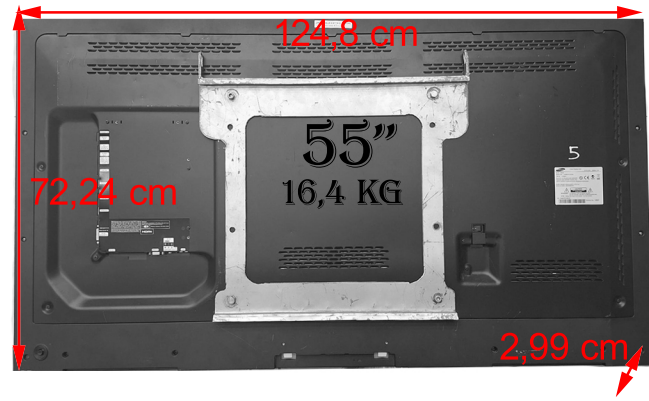

General

2 Display area

3 Dimensions (W x H x D)

Model Name	ME32C	ME40C	
Panel	Size	32 CLASS (31.5 inches / 80 cm)	40 CLASS (40.0 inches / 101 cm)
	Display area	698.4 mm (H) x 392.85 mm (V) 27.5 inches (H) x 15.5 inches (V)	885.6 mm (H) x 498.15 mm (V) 34.9 inches (H) x 19.6 inches (V)
Dimensions (W x H x D)	734.8 X 433.8 X 29.9 mm / 28.9 x 17.1 x 1.2 inches	922.1 X 539.4 X 29.9 mm / 36.3 x 21.2 x 1.2 inches	
Weight (without stand)	6.7 kg / 14.8 lbs	10.6 kg / 23.4 lbs	
VESA	200 mm x 200 mm / 7.9 inches x 7.9 inches	200 mm x 200 mm / 7.9 inches x 7.9 inches	

Model Name	ME46C	ME55C	
Panel	Size	46 CLASS (45.9 inches / 116 cm)	55 CLASS (54.6 inches / 138 cm)
	Display area	1018.08 mm (H) x 572.67 mm (V) 40.1 inches (H) x 22.5 inches (V)	1209.6 mm (H) x 680.4 mm (V) 47.6 inches (H) x 26.8 inches (V)
Dimensions (W x H x D)	1057.6 X 615.8 X 29.9mm / 41.6 x 24.2 x 1.2 inches	1248.0 X 722.4 X 29.9 mm / 49.1 x 28.4 x 1.2 inches	
Weight (without stand)	13.1 kg / 28.9 lbs	16.4 kg / 36.2 lbs	
VESA	400 mm x 400 mm / 15.7 inches x 15.7 inches	400 mm x 400 mm / 15.7 inches x 15.7 inches	

Display Colour	16.7 M	
Synchronization	Horizontal Frequency	31 ~ 80 kHz
	Vertical Frequency	56 ~ 75 Hz
Resolution	Optimum resolution	1920 x 1080 @ 60 Hz
	Maximum resolution	1920 x 1080 @ 60 Hz
Maximum Pixel Clock	148.5 MHz (Analogue, Digital)	
Audio Output	10 W + 10 W	
Power Supply	This product uses 100 to 240V. Refer to the label at the back of the product as the standard voltage can vary in different countries.	
USB	1 DOWN	
Signal connectors	Input	An America Product Only Composite/Component (common), PC D-Sub, DVI(MagicInfo), HDMI1, HDMI2, DP, Audio In, RJ45, RS232C In, USB1(Media Player), External Ambient Sensor
	Output	DP Out, Audio Out, RS232C Out, IR Out
Environmental considerations	Operating	Temperature : 32 °F ~ 104 °F (0 °C ~ 40 °C) Humidity : 10 % ~ 80 %, non-condensing
	Storage	Temperature : -4 °F ~ 140 °F (-20 °C ~ 45 °C) Humidity : 5 % ~ 95 %, non-condensing