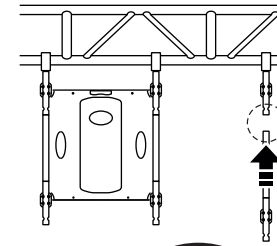

LS 3.75 / 4.6 Rigging Hardware Guide

Cables

Power Link Cable, 100 cm with Neutrik connector
Item No. 83062030

Power Input Cable 15 meter with Neutrik connector
Item no. 83062031

Data Link RJ45 Cable 100 cm
Item no. 83062016

Data Link RJ45 Cable 15 meter
Item no. 83062017

Max. 16 LED panels @ 240VAC or 8 panels @ 100VAC to one line of power

Rigging Boom with half coupler
Item no. 83060608 (incl. 4 screws)

Rigging Boom
Item no. 83060607 (incl. 4 screws)