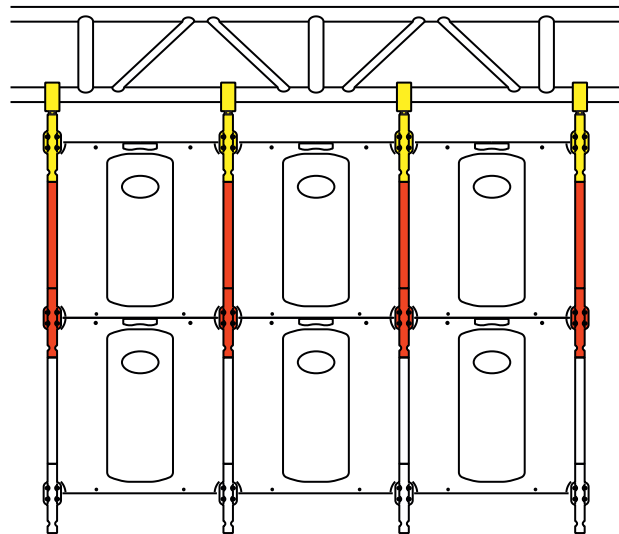

Data Link RJ45 Cable 15 meter
Item no. 83062017

Max. 16 LED panels @ 240VAC or 8 panels @ 100VAC to one line of power

Rigging Boom with half coupler
Item no. 83060608 (incl. 4 screws)

Rigging Boom
Item no. 83060607 (incl. 4 screws)

Horizontal x Vertical

Item no.	3 x 3 ← ↑	5 x 4 ← ↑	6 x 1 ← ↑	1 x 6 ← ↑	6 x 4 ← ↑	6 x 6 ← ↑	9 x 6 ← ↑	12 x 8 ← ↑
83060608	4	6	7	2	7	7	10	13
83060607	8	18	0	10	21	35	50	91
83062030	8	18	5	5	22	33	50	90
83062031	1	2	1	1	2	3	4	6
83062016	7	18	4	4	22	34	52	92
83062017	2	2	2	2	2	2	2	4