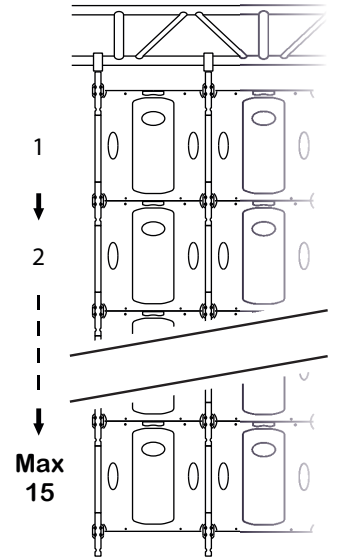

LS 3.75 / 4.6 Rigging Hardware Guide

Cables

Power Link Cable, 100 cm with Neutrik connector
Item No. 83062030

Power Input Cable 15 meter with Neutrik connector
Item no. 83062031

Data Link RJ45 Cable 100 cm
Item no. 83062016

Data Link RJ45 Cable 15 meter
Item no. 83062017

Max. 16 LED panels @ 240VAC or 8 panels @ 100VAC to one line of power

Rigging Boom with half coupler
Item no. 83060608 (incl. 4 screws)

Rigging Boom
Item no. 83060607 (incl. 4 screws)

Horizontal x Vertical

Item no.	3 x 3 ← ↑	5 x 4 ← ↑	6 x 1 ← ↑	1 x 6 ← ↑	6 x 4 ← ↑	6 x 6 ← ↑	9 x 6 ← ↑	12 x 8 ← ↑
83060608	4	6	7	2	7	7	10	13
83060607	8	18	0	10	21	35	50	91
83062030	8	18	5	5	22	33	50	90
83062031	1	2	1	1	2	3	4	6
83062016	7	18	4	4	22	34	52	92
83062017	2	2	2	2	2	2	2	4